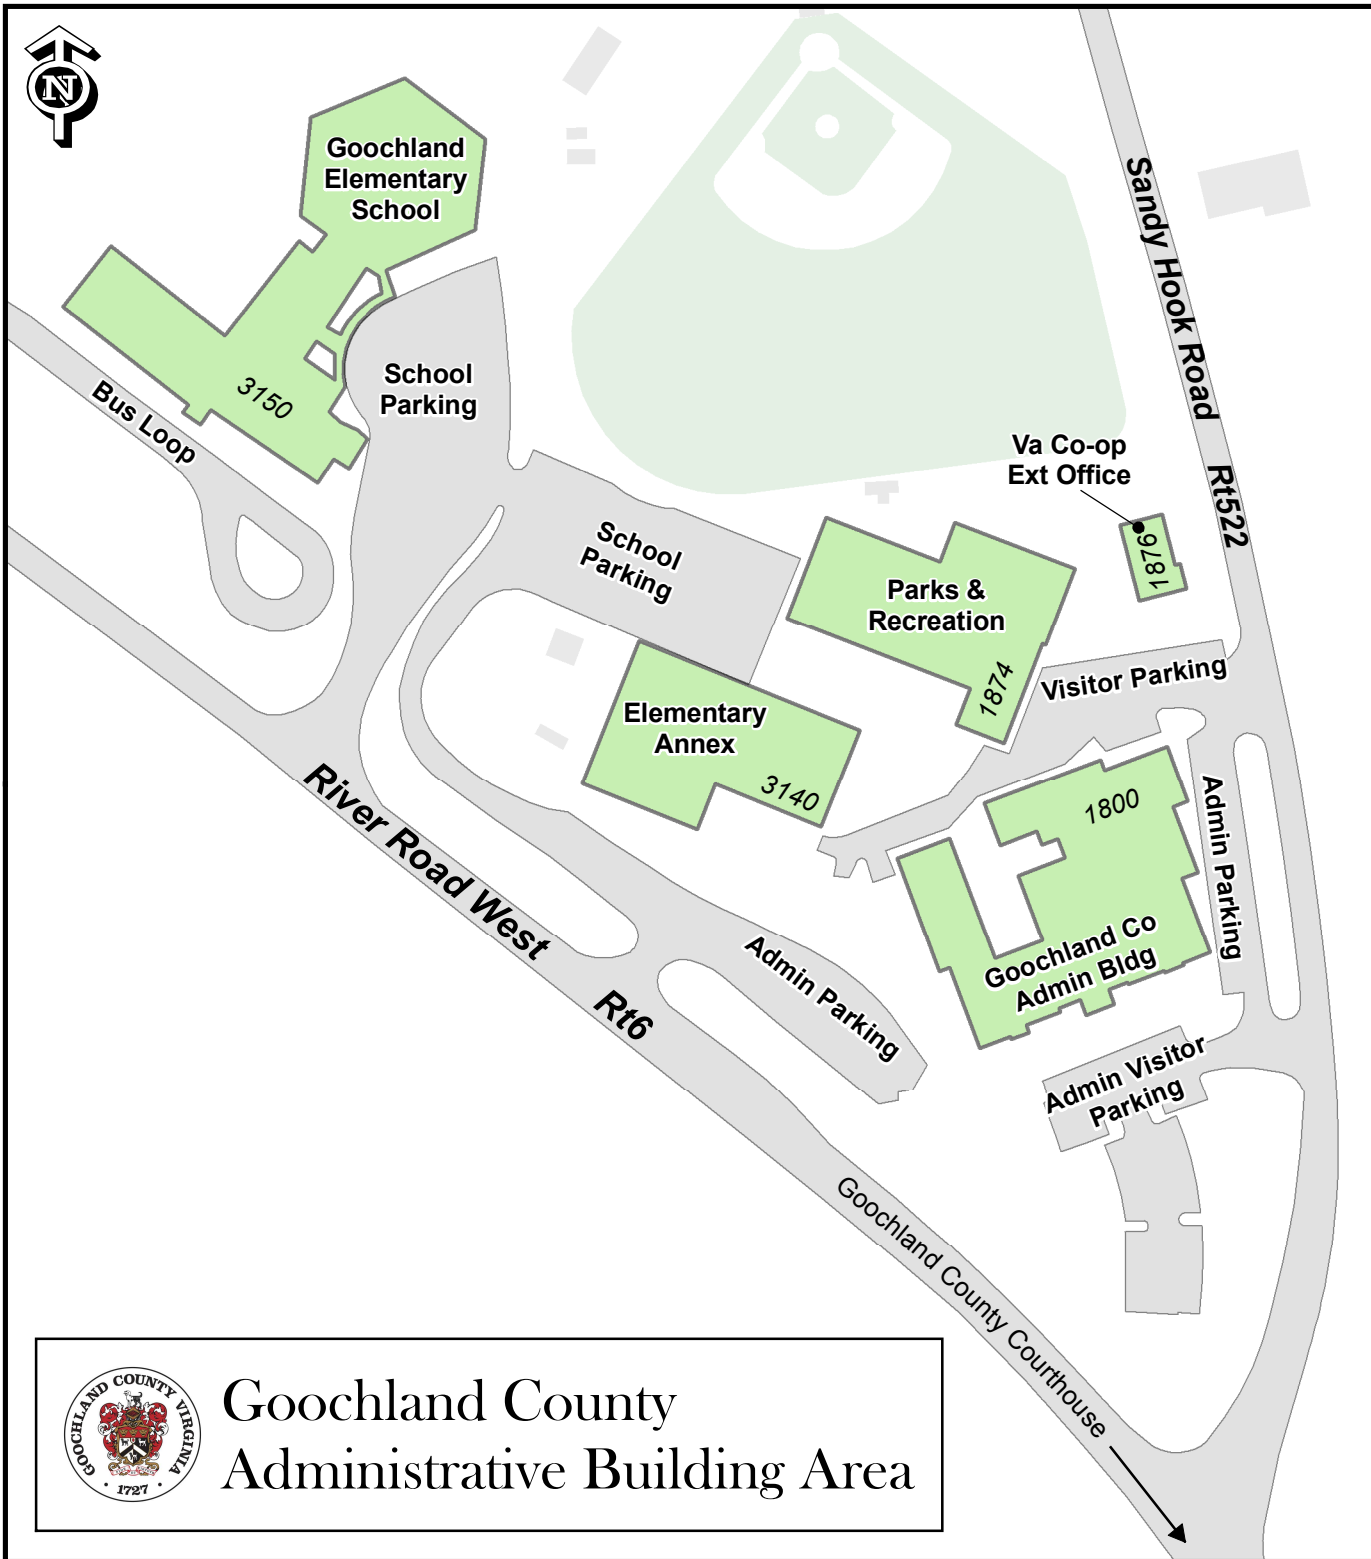

Administrative Building Directory

1800 Sandy Hook Road
Goochland, Va 23063
804-556-5800

Department	Phone	Suite #
Board of Supervisors	556-5800	250
Building Inspections	556-5815	280
Commissioner of Revenue	556-5807	230
Community Development	556-5860	280
County Administration	556-5800	300
County Assessor	556-5853	240
County Attorney	556-5877	310
Economic Development	556-5861	280
Environmental Land & Development Review	556-5860	280
Finance	556-5877	330
GARC - Goochland Anti-Litter & Recycling Council	556-5850	280
GIS	556-5834	280
Health Department	556-5843	107
Human Resources	556-5800	355
Information Systems	556-5808	340
Office on Youth	556-5875	352
Planning and Zoning	556-5860	280
Public Utilities	556-5835	260
Purchasing	556-5805	321
Registrar	556-5803	220
Social Services	556-5880	200
Solid Waste and Recycling	556-5860	280
Treasurer's Office	556-5806	210

Other Buildings / Departments

Goochland Elementary School	556-5321
3150 River Road West	
Parks and Recreation	556-5855
1874 Sandy Hook Road	
Elementary Annex	556-5631
3140 River Road West	
Virginia Cooperative Extension Office	556-5841
1876 Sandy Hook Road	

Goochland County
Administrative Building Area